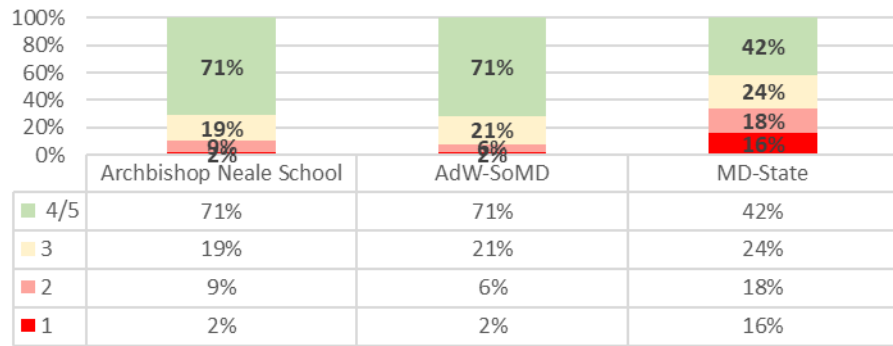

Local Report

Local Comparison Reading-- Archbishop Neale School
2017-18 PARCC Classification- School vs. ADW Region, State, Grades 3-8

Local Comparison Math-- Archbishop Neale School
2017-18 PARCC Classification- School vs. ADW Region, State, Grades 3-8